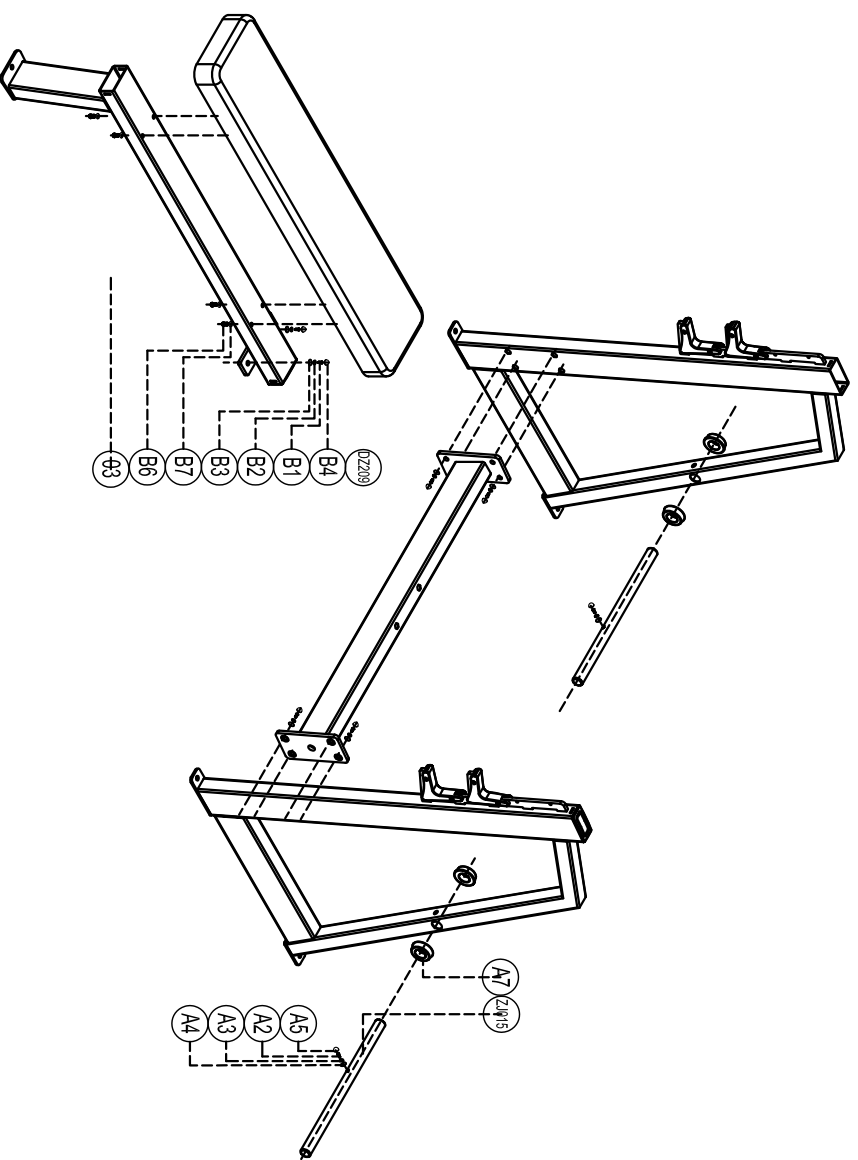

Exploded

E3043 Olympic Bench

please note :parts didn't demolition part and fast eners not listde on the introduction

A14	Flat washer	Φ8	4
A13	Cup head inner hex screw M8x80		4
A7	Cushion roller pumper		4
A5	Screw cap S208		12
A4	Screw cap S277		12
A3	Gasket DQ003 Φ12xΦ30xT2.0		12
A2	Outer hex screw M12x35		12
Z1015	Hanging piece rod Z1015		2
DZ209	Cushion DZ209		1
03	Seat frame		1
02	Connector		1
01	Side upright frame		2
serial number	name		quantity